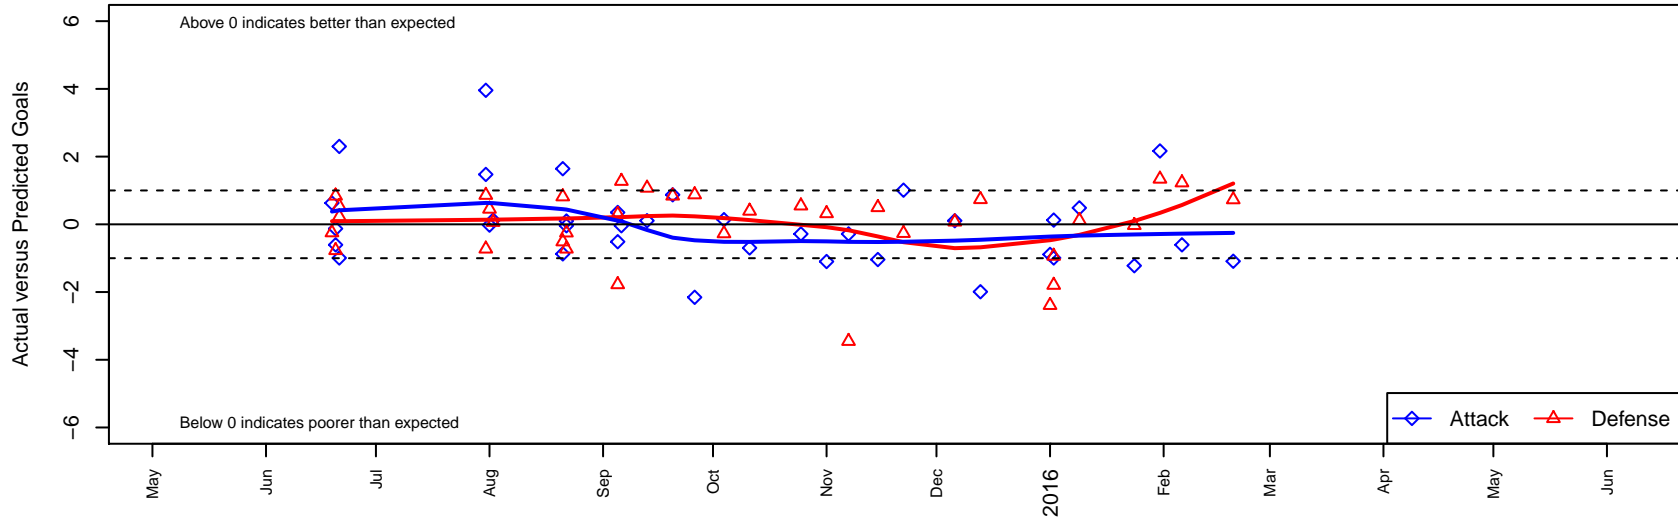

Kent United Green B00

Kent United
 Kent, WA
 B00 total strength=1408
 attack=9.12 defense=7.41
 fall league = RCL B00 Div 4
 notes= Goebel 2015

alt names used:
 Kent United B00 Green
 Kent United B00 Green
 Kent United B00 Green
 Kent United B00 Green
 KYSA KENT UNITED KENT UNITED B00 GRE
 KYSA KENT UNITED KENT UNITED B00 GRE
 Kent United B00 Green

Kent United Green B00
 Dots are actual minus expected GF (blue circles) and GA (red triangles).
 Blue line is smoothed change in attack strength. Red is smoothed change in defense strength.

**attack and defense variance (black dot)
relative to other teams
and top 10 in region**