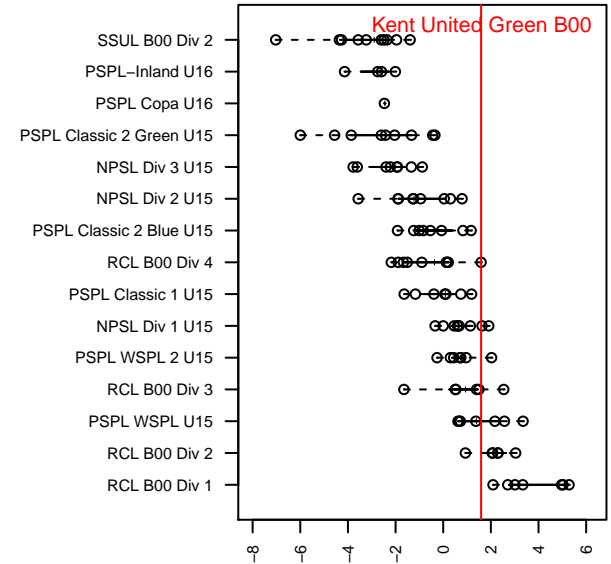

**attack and defense rating
relative to others at age
and all opponents in last 13 months**