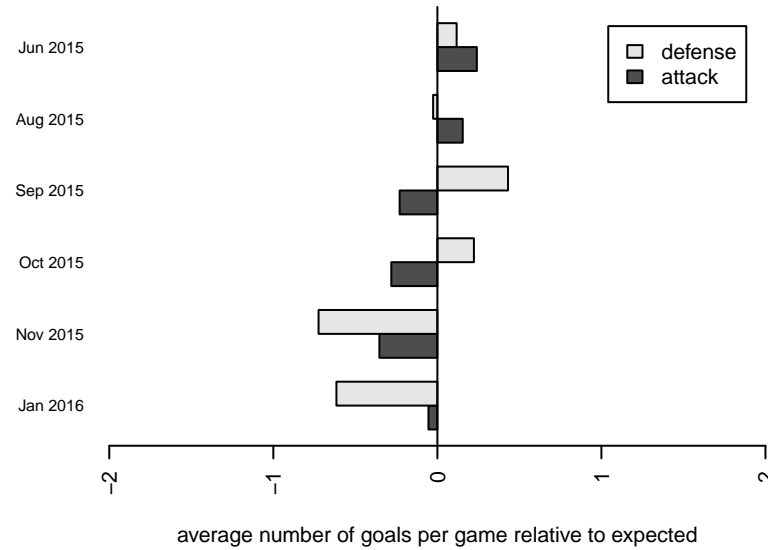

Performance relative to 13 month average