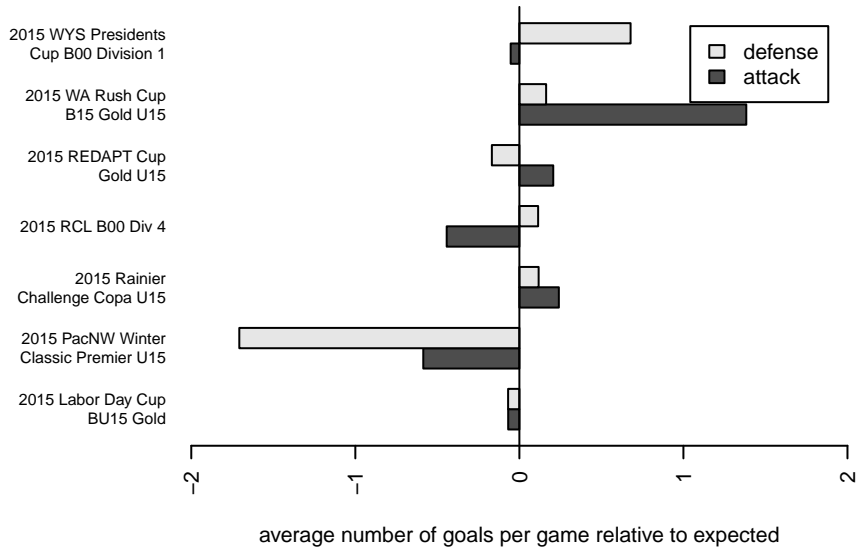

Performance relative to 13 month average